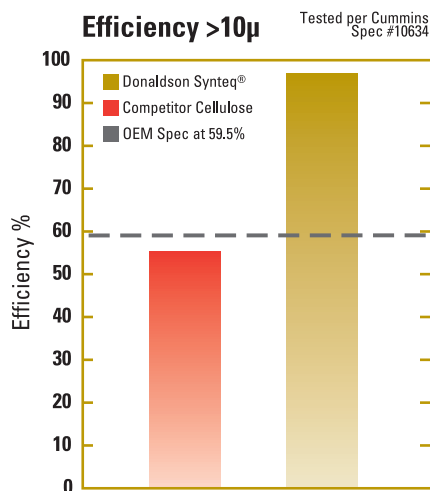

Higher Efficiency

Dirt and other small contaminants cause wear that reduces engine and equipment life. Donaldson Endurance™ lube filters are more effective than cellulose media in removing these small contaminants.