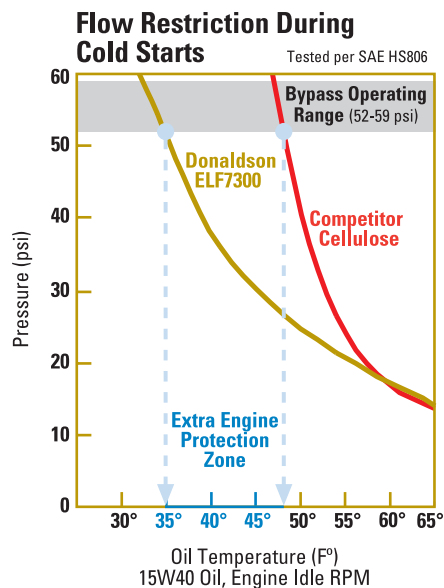

Better Engine Protection During Cold Starts

Donaldson Endurance™ lube filters have significantly lower restriction than conventional cellulose media filters. During the engine warm-up period, a Donaldson Endurance lube filter allows the oil to flow through the filter at a colder temperature than a typical cellulose filter. The additional filtering time decreases engine wear.