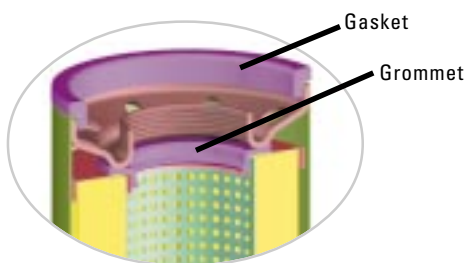

Improved Gasket and Grommet

Donaldson's high grade material stays flexible and sealed during extended exposure to hot oils with advanced additive packages.