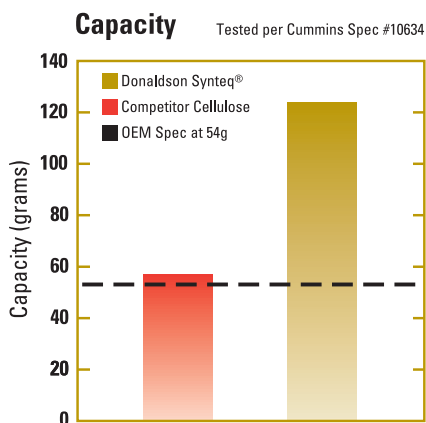

Brochure No.
F111002 (3/00)

Donaldson®

Donaldson ELF7300 Exceeds OEM Filtration Specs

Higher Capacity

Contaminant holding capacity is a major factor in determining when a filter needs to be changed. Donaldson Endurance™ lube filters have greater contaminant holding capacity than conventional cellulose filters.