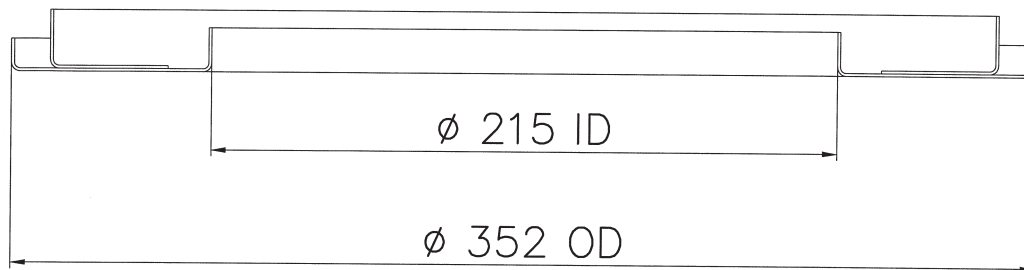

Replacement Elements Cartridges

NORDIC Style GT

Clean air side mounted
Nordic GT Top Flange
Closed bottom

End Cap

SPECIFICATIONS

Number	Description	Symbol	Dimension
1	Gasket	L	1000 mm - 1200 mm
2	Bottom end cap open	Inner DIA	215 mm
3	Nordic Top end cap	Outer DIA	352 mm
4	Marking	DIA Cartridge	324 mm
5	Media pack	Available media qualities: - Ultra-Web® SB	
6	Inner liner		
7	Strap		

Replacement Elements Cartridges
