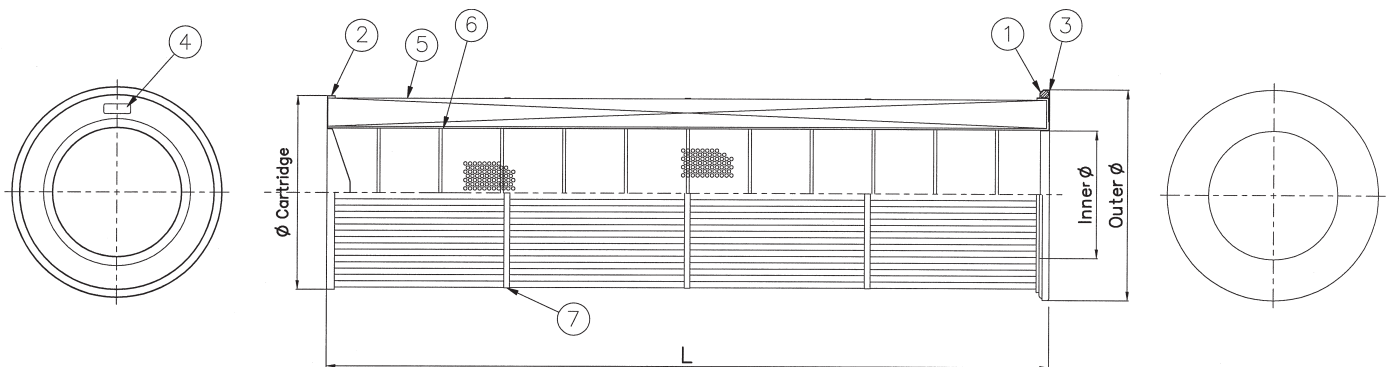

Replacement Elements Cartridges

NORDIC Style GT

Clean air side mounted
Nordic GT Top Flange
Closed bottom

End Cap

SPECIFICATIONS

Number	Description	Symbol	Dimension
1	Gasket	L	1000 mm - 1200 mm
2	Bottom end cap open	Inner DIA	215 mm
3	Nordic Top end cap	Outer DIA	352 mm
4	Marking	DIA Cartridge	324 mm
5	Media pack	Available media qualities: - Ultra-Web® SB	
6	Inner liner		
7	Strap		

Replacement Elements Cartridges
