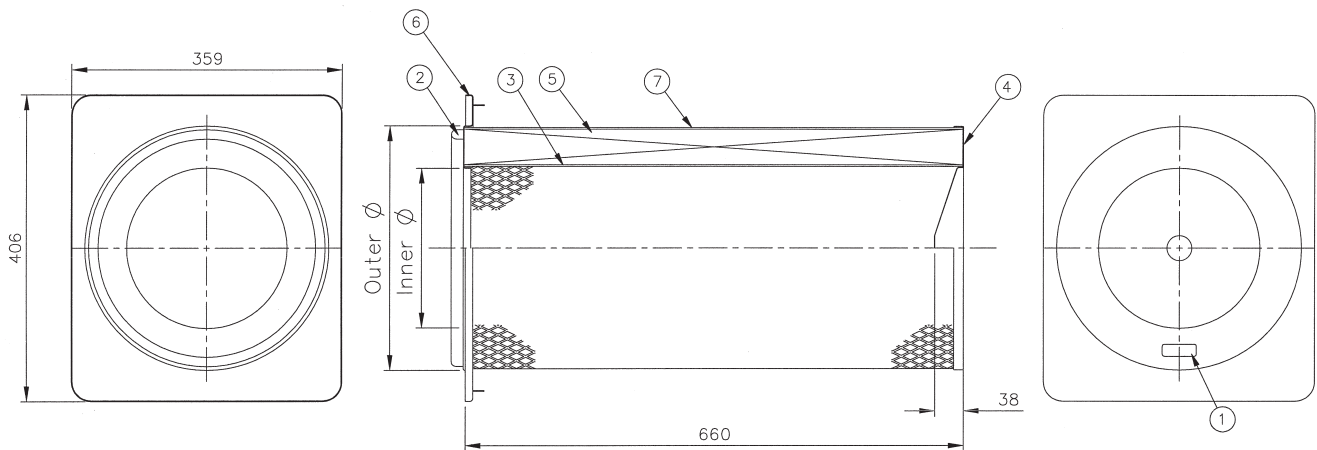

Replacement Elements Cartridges

Series 324 - FARR

Square Top Flange
Closed bottom

SPECIFICATIONS

Number	Description
1	Marking
2	Gasket
3	Inner liner
4	Bottom end cap without hole
5	Media pack
6	Top end cap (square)
7	Outer liner

Symbol	Dimension
Inner DIA	212 mm
Outer DIA	324 mm

Available media qualities:

- Ultra-Web®
- Ultra-Web® Flame Retardant
- Cellulex

Replacement Elements Cartridges

Series 324 - FARR

Square Top Flange
Closed bottom

SPECIFICATIONS

Number	Description
1	Marking
2	Gasket
3	Inner liner
4	Bottom end cap with 13mm hole
5	Media pack
6	Top end cap (square)
7	Outer liner
8	Open ned cap
9	Aluminum tape

Symbol	Dimension
Inner DIA	212 mm
Outer DIA	324 mm