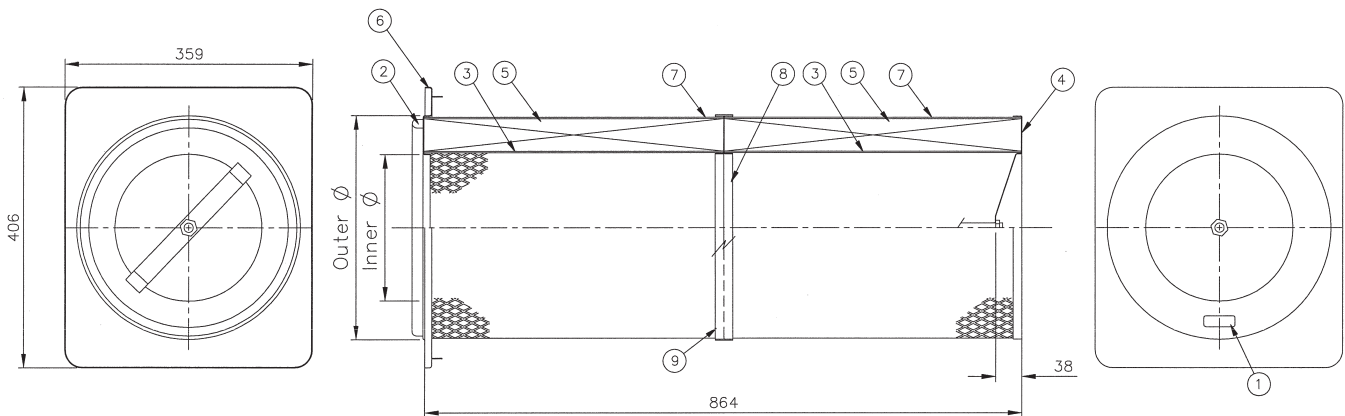

Replacement Elements Cartridges

Series 324 - FARR

Square Top Flange
Closed bottom

SPECIFICATIONS

Number	Description
1	Marking
2	Gasket
3	Inner liner
4	Bottom end cap without hole
5	Media pack
6	Top end cap (square)
7	Outer liner

Symbol	Dimension
Inner DIA	212 mm
Outer DIA	324 mm

Available media qualities:

- Ultra-Web®
- Ultra-Web® Flame Retardant
- Cellulex

Replacement Elements Cartridges

Series 324 - FARR

Square Top Flange
Closed bottom

SPECIFICATIONS

Number	Description
1	Marking
2	Gasket
3	Inner liner
4	Bottom end cap with 13mm hole
5	Media pack
6	Top end cap (square)
7	Outer liner
8	Open ned cap
9	Aluminum tape

Symbol	Dimension
Inner DIA	212 mm
Outer DIA	324 mm